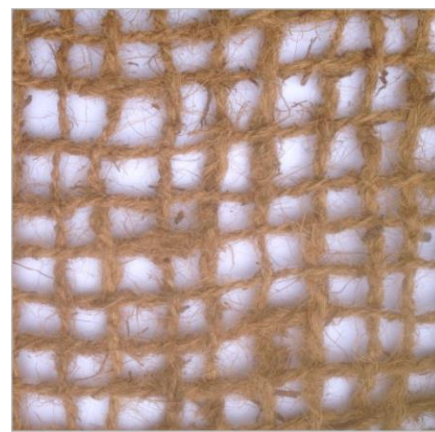

Ecomerchant Coir Netting 700

100% Natural Coconut Fibre 100% Biodegradable fibre netting to ensure long term surface stability on steep problem areas, exposed sites and water courses.

Manufactured from 100% high quality bristle coir fibres, **Ecomerchant Coir Netting 700** erosion control netting is produced from spun coir twine and is available in 2.0m x 20m folded compressed rolls packed into bales of four. Can be supplied in individual rolls or full bales.

Ecomerchant Coir Netting 700 provides a strong and durable short to mid-term protection with an anticipated decomposition longevity of over 5 years. **Ecomerchant Coir Netting 700** is available in larger rolls if required, however consideration must be given to roll weight and manageability.

- Provides surface stability to steep and aggressive applications, such as water courses, high wind exposure etc.
- Slows water run-off and provides excellent silt collection to water course embankments which aids natural vegetation and long term embankment regeneration.
- Simple to install and allows for planting through the mesh matrix.
- Provides shade and protection from the sun and drying effect of the winds to assist in the establishment of grasses and to reinforce the root system until it has reached full bio-mass.

Ecomerchant

The National Self Build and Renovation Centre
Lydiard Fields
Great Western Way
Swindon
SN5 8UB

FABRIC TYPE	Flat fabric made of coir with hand twisted yarn
Material	100% Coir
Weight/Total (g/m ²)	~700
Presentation	Folded compressed rolls
Width	2 m
Length	25 m
Area	50 m ²
Weight/Roll	28 kg
Ends per 10 cm	4
Picks per 10 cm	5
Mesh Size	Approximately. 25 mm x 20 mm
Thread Tensile Strength-Warp	Approximately. 30 Kn/m
Extension	Approximately. 23%
Open Area	Approximately. 60%