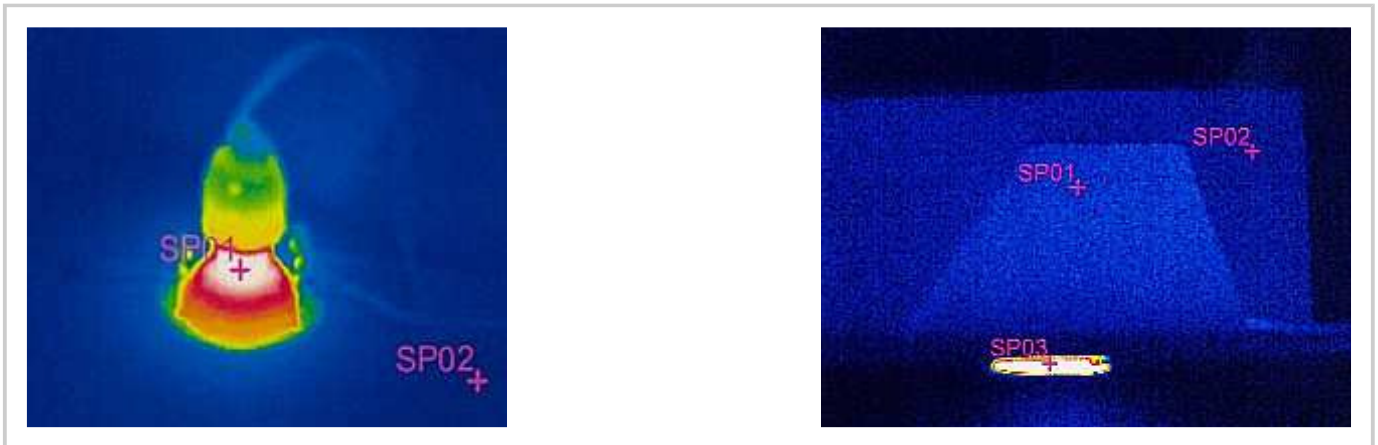

performance is similar to that of a ceiling without downlights.

The Astro Loft Cone meets the latest needs of BS EN 60598 and other international standards for a lighting product when covered with insulation (sometimes referred to as a 'capped-F' type).

It adheres to the maximum external temperatures requested by the IEC even when cool beam lamps are used.

Suitable for aluminium and dichroic reflector lamps up to a max. 50W with cut-out dimensions of 50-100mm.

Designed to meet both the new NHBC requirement for a vapour seal and the requirement for continuous loft insulation documented in Approved Document L, whilst still maintaining an air space between the light fitting and the insulation - as stipulated by many light fitting manufacturers.

Use [ASTROFLAME INTUMESCENT MASTIC](#) to complete vapour sealing.

The difference in a downlight with and without a Astro LC Loft Cone can be seen via thermal image photography below, in particular see how the excessive heat of a downlight could be a possible point of ignition.