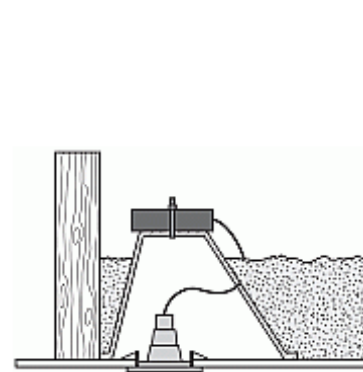

Installation

Step 1

Make a small hole or slit in the Loft Cone for the cable.

Step 2

After placing cover over downlight, pass cable through Loft.

Step 3

If insulation level will not completely cover or bury Loft Cone, the transformer can be located on the top

Cover and seal up any holes or slits with silicone sealant

of the cover, securing with a nylon cable tie

Step 4

Seal around base of Loft Cone with silicone sealant to secure in place

Step 5

If insulation will cover or bury the Loft Cone, the transformer must be mounted clear of insulation following transformer manufacturers recommendations