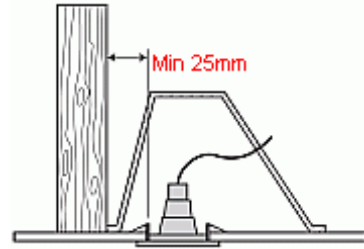

Installation

Step 1

Make a small hole or slit in the Loft Cone for the cable.

Step 2

After placing cover over downlight, pass cable through Loft.

Step 3

If insulation level will not completely cover or bury Loft Cone, the transformer can be located on the top

Cover and seal up any holes or slits with silicone sealant

of the cover, securing with a nylon cable tie

Step 4

Seal around base of Loft Cone with silicone sealant to secure in place

Step 5

If insulation will cover or bury the Loft Cone, the transformer must be mounted clear of insulation following transformer manufacturers recommendations