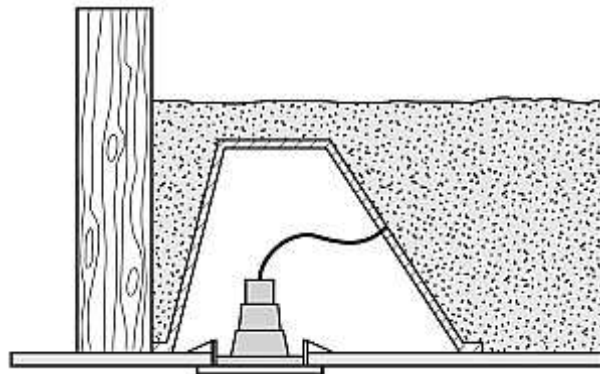

Loft Cone Vapour Seal - Installation Guide

Introduction

The purpose of this document is to give guidance to approved contractors and suppliers who are engaged in the vapour sealing of service penetrations in structures using the Astro LC Loft Cone

All service holes through Ceilings must be vapour sealed to prevent the passage of condensation

The ASTRO LC Loft Cone System

The opening created in a ceiling by the installation of downlights / spotlights is a potential leakage point for condensation and vapours.

To combat this the F-Capped ASTRO LC Loft Cone has been developed to offer maximum protection for installation openings created by the introduction of a downlighter with maximum ease of fitting.

Suitable for downlights with cut-out dimensions of 50 - 100mm.

Installation

Make a small hole or slit in the Loft Cone for the cable.

After placing cover over downlight, pass cable through Loft.

If insulation level will not completely cover or bury Loft Cone, the transformer can be located on the top