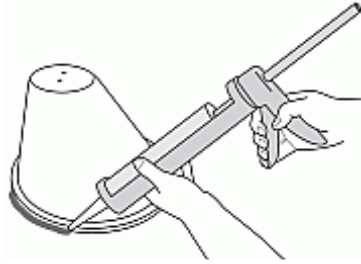

Installation

Step 1

Make a small hole or slit in the Loft Cone for the cable.

Step 2

After placing cover over downlight, pass cable through Loft.

Step 3

If insulation level will not completely cover or bury Loft Cone, the transformer can be located on the top

Cover and seal up any holes or slits with silicone sealant

of the cover, securing with a nylon cable tie

Step 4

Seal around base of Loft Cone with silicone sealant to secure in place

Step 5

If insulation will cover or bury the Loft Cone, the transformer must be mounted clear of insulation following transformer manufacturers recommendations