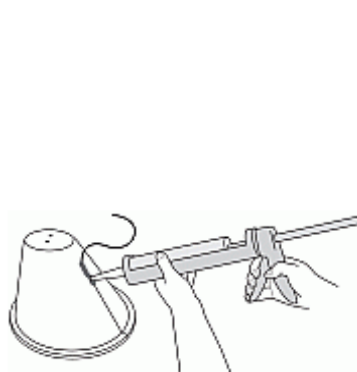

Loft Cone Vapour Seal - Installation Guide

Introduction

The purpose of this document is to give guidance to approved contractors and suppliers who are engaged in the vapour sealing of service penetrations in structures using the Astro LC Loft Cone

All service holes through Ceilings must be vapour sealed to prevent the passage of condensation

The ASTRO LC Loft Cone System

The opening created in a ceiling by the installation of downlights / spotlights is a potential leakage point for condensation and vapours.

To combat this the F-Capped ASTRO LC Loft Cone has been developed to offer maximum protection for installation openings created by the introduction of a downlighter with maximum ease of fitting.

Suitable for downlights with cut-out dimensions of 50 - 100mm.

Installation

Step 1

Make a small hole or slit in the Loft Cone for the cable.

Step 2

After placing cover over downlight, pass cable through Loft.

Step 3

If insulation level will not completely cover or bury Loft Cone, the transformer can be located on the top