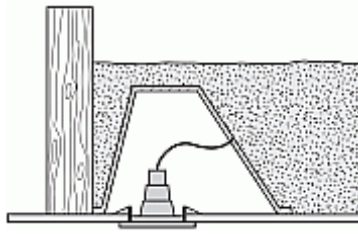

Installation

Step 1

Make a small hole or slit in the Loft Cone for the cable.

Step 2

After placing cover over downlight, pass cable through Loft.

Step 3

If insulation level will not completely cover or bury Loft Cone, the transformer can be located on the top

Cover and seal up any holes or slits with silicone sealant

of the cover, securing with a nylon cable tie

Step 4

Seal around base of Loft Cone with silicone sealant to secure in place

Step 5

If insulation will cover or bury the Loft Cone, the transformer must be mounted clear of insulation following transformer manufacturers recommendations