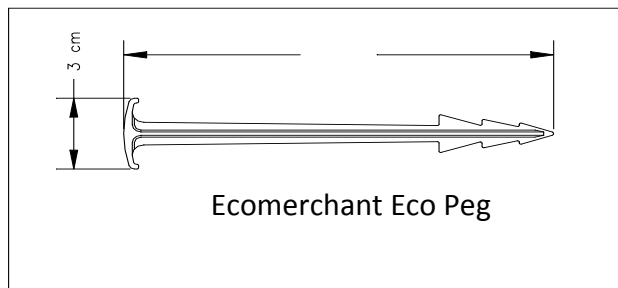

Ecomerchant Eco Peg

Multipurpose peg for garden and landscaping projects 100% recycled and recyclable material

The Ecomerchant Eco Peg is used to anchor erosion blanket, mulch mat, turf, protective covers, and netting. It does not need to be removed from the ground after use as it will completely biodegrade over time.

The Ecomerchant Eco Peg has barbs along its body to give it greater holding force and to prevent it being pushed out of the ground during ground-freezing conditions. It has a 3 cm head to hold fabric, netting or turf securely in place.

SPECIFICATION	
Sizes	10 cm (4"), 15 cm (6")
Material of Composition	Plant based material derived from wheat and potato + biodegradable pigments.
Applicable Standards	Ecomerchant Eco Pegs conform to EU Biodegradability Standards EN13432.
Biodegradation Process	The biodegradation process is brought about by micro-organisms in the ground which cause the complete breakdown of the Ecomerchant Eco Peg As microbial activity is affected by moisture and temperature breakdown can take longer in different regions.
Biodegradation Period	Maintain holding power in the ground for 18 months after which it will completely disappear.
Biodegradation By-Product	Carbon dioxide, water and humus (constituent of soil make-up) and no other by-products, all of which are already present in the environment.
Installation	Stake installation configurations and instructions as per blanket manufacturer specification.
Storage	Ecomerchant Eco Pegs store indefinitely until use without any loss of properties, biodegradation only commences once in the ground